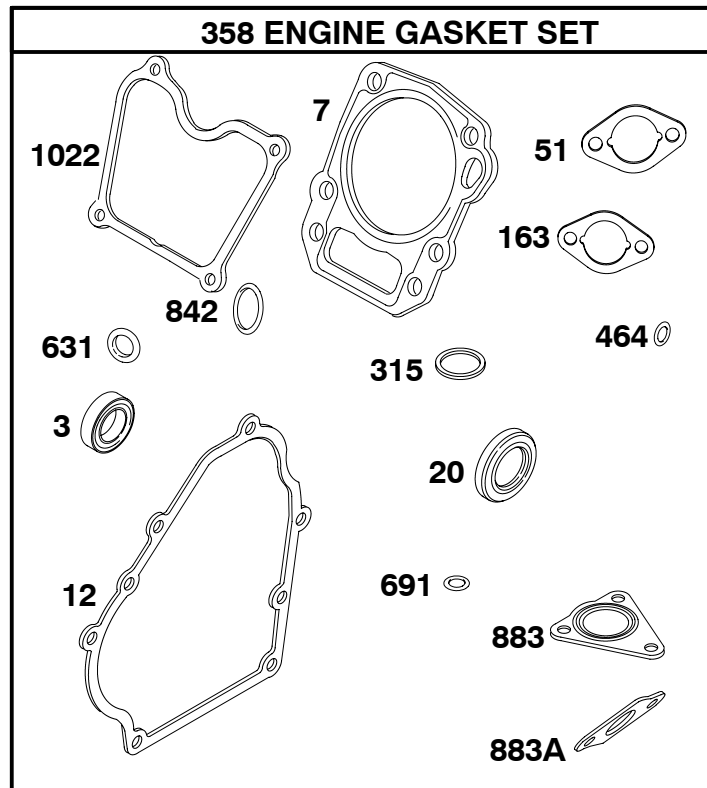

Illustrated Parts List

Model Series

118400

TYPE NUMBERS
0036 Through 0159.

TABLE OF CONTENTS

Air Cleaner	7
Alternator	9
Blower Housing	10
Camshaft	5
Carburetor	8
Controls	9
Control Panel	9
Crankcase Cover	5
Crankshaft	5
Cylinder	2
Cylinder Head	4
Electric Starter	13
Exhaust System	14
Flywheel	6
Fuel Supply	11
Gasket Set - Engine	3
Gasket Set - Valve	4
Governor Spring	9
Ignition	6
Kit - Carburetor Overhaul	8
Oil Sensor Group	15
Operator's Manual	2
Piston, Rings, Connecting Rod	2
Rewind Starter	12
Valves	4
Warning Label	2

REQUIRED when replacing parts with warning labels affixed.

728

725

505

227

505

278

691

616

219	
221	
	220

25	
26	
28	
27	

307	
306	

1	220
	225
17	
718	
3	

29	32
----	----

15	
631	

1036 EMISSIONS LABEL