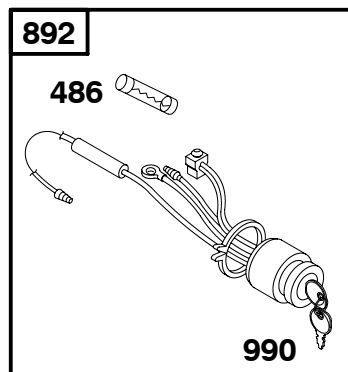

65 

118400

REF. NO.	PART NO.	DESCRIPTION	REF. NO.	PART NO.	DESCRIPTION	REF. NO.	PART NO.	DESCRIPTION
1	715810	Cylinder Assembly	20	★712070	Seal-Oil (PTO Side) (Used After Code Date 06063000).	55	711227	Housing-Rewind Starter
3	★712084	Seal-Oil (Used After Code Date 06063000). (Magneto Side)				56	711231	Pulley-Starter
		----- Note -----				57	711229	Spring-Rewind Starter
		★711139 Seal-Oil (Magneto Side) (Used Before Code Date 06070100).			----- Note -----	58	711221	Rope-Starter (Cut To Required Length)
5	715812	Head-Cylinder	22	710032	Screw (Crankcase Cover/Sump)	60	490652	Grip-Starter Rope
7	★Δ711129	Gasket-Cylinder Head				65	711222	Screw (Rewind Starter)
11	710115	Tube-Breather (Cut To Required Length)	23	712054	Flywheel	95	711311	Screw (Throttle Valve)
12	★711174	Gasket-Crankcase			----- Note -----	97	716155	Shaft-Throttle
13	710020	Screw (Cylinder Head)			711440 Flywheel Used on Type No(s). 0115.	98	715872	Kit-Idle Speed
15	715811	Plug-Oil Drain	24	710037	Key-Flywheel	101	711193	Pin-Shaft
16	711190	Crankshaft (SAE 3/4 Inch Keyway) Used on Type No(s). 0036, 0115, 0130.	25	715850	Piston Assembly (Standard)	104	●710195	Pin-Float Hinge
		----- Note -----			716139 Piston Assembly (.020" Undersize)	105	716099	Valve-Float Needle
		711331 Crankshaft (SAE Taper) Used on Type No(s). 0061, 0116, 0118, 0123, 0132, 0155.	26	715016	Ring Set (Standard)	108	711313	Valve-Choke
		711332 Crankshaft (SAE 5/8 Inch Thread) Used on Type No(s). 0125, 0127.			----- Note -----	109	715873	Shaft-Choke
		711333 Crankshaft (SAE 3/4" Threaded) Used on Type No(s). 0124.	27	711172	Lock-Piston Pin	117	●711323	Jet-Main (Standard)
		715903 Crankshaft (SAE) Used on Type No(s). 0060.	28	715853	Pin-Piston	121	716024	Kit-Carburetor Overhaul
		715906 Crankshaft (JIS Keyway) Used on Type No(s). 0120.	29	715847	Rod-Connecting (Standard)	122	715034	Spacer-Carburetor
17	711140	Bearing-Ball	32	710041	Screw (Connecting Rod)	125	716154	Carburetor
17A	711175	Bearing-Ball	33	715846	Valve-Exhaust	129	715854	Screw/Spring- Governor Speed Used on Type No(s). 0036, 0060, 0115, 0124, 0125.
18	715842	Cover-Crankcase	34	715845	Valve-Intake			----- Note -----
		----- Note -----	35	711087	Spring-Valve (Intake)			715941 Screw/Spring- Governor Speed Used on Type No(s). 0061, 0116, 0118, 0123.
		711254 Cover- Crankcase Used on Type No(s). 0120.	36	711087	Spring-Valve (Exhaust)	129A	716094	Screw/Spring- Governor Speed
			38	710057	Screw (Shut Off Valve)	130	711312	Valve-Throttle
			40	711086	Retainer-Valve	133	715079	Float-Carburetor
			45	711173	Tappet-Valve	137	●★711318	Gasket-Float Bowl
			46	716152	Camshaft (Spur Gear With Compression Release)	142	●711322	Nozzle-Carburetor (Standard)
			51★Δ●	★710060	Gasket-Intake	146	710037	Key-Timing
			53	710148	Stud (Carburetor)	147	●711315	Jet-Pilot
						161	711198	Base-Air Cleaner (Metal)