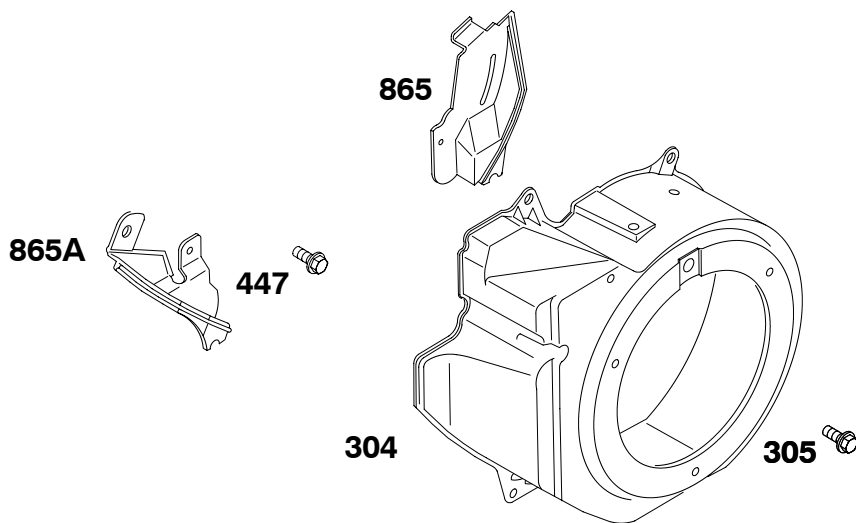

1036 EMISSIONS LABEL