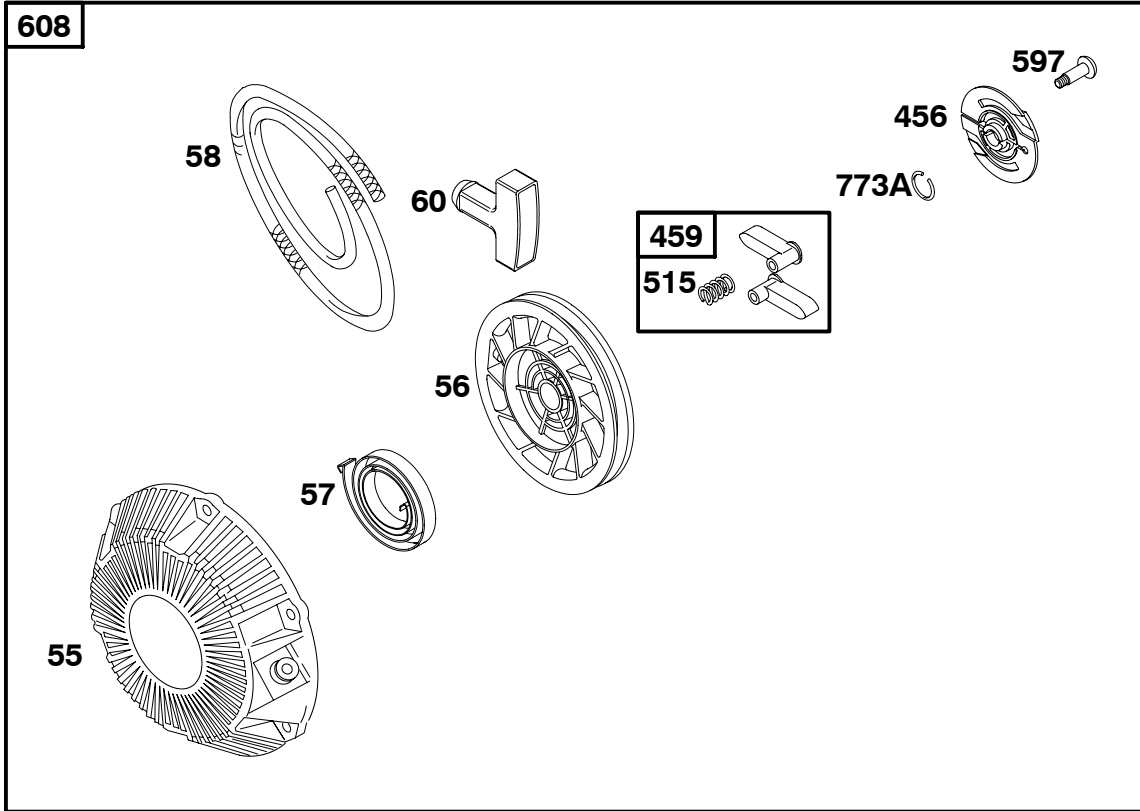

65 

118400

REF. NO.	PART NO.	DESCRIPTION	REF. NO.	PART NO.	DESCRIPTION	REF. NO.	PART NO.	DESCRIPTION
1	715810	Cylinder Assembly	20	★712070	Seal-Oil (PTO Side) (Used After Code Date 06063000).	55	711227	Housing-Rewind Starter
3	★712084	Seal-Oil (Used After Code Date 06063000). (Magneto Side)				56	711231	Pulley-Starter
		----- Note -----				57	711229	Spring-Rewind Starter
		★711139 Seal-Oil (Magneto Side) (Used Before Code Date 06070100).			----- Note -----	58	711221	Rope-Starter (Cut To Required Length)
5	715812	Head-Cylinder	22	710032	Screw (Crankcase Cover/Sump)	60	490652	Grip-Starter Rope
7	★Δ711129	Gasket-Cylinder Head				65	711222	Screw (Rewind Starter)
11	710115	Tube-Breather (Cut To Required Length)	23	712054	Flywheel	95	711311	Screw (Throttle Valve)
12	★711174	Gasket-Crankcase			----- Note -----	97	716155	Shaft-Throttle
13	710020	Screw (Cylinder Head)			711440 Flywheel Used on Type No(s). 0115.	98	715872	Kit-Idle Speed
15	715811	Plug-Oil Drain	24	710037	Key-Flywheel	101	711193	Pin-Shaft
16	711190	Crankshaft (SAE 3/4 Inch Keyway) Used on Type No(s). 0036, 0115, 0130.	25	715850	Piston Assembly (Standard)	104	●710195	Pin-Float Hinge
		----- Note -----			716139 Piston Assembly (.020" Undersize)	105	716099	Valve-Float Needle
		711331 Crankshaft (SAE Taper) Used on Type No(s). 0061, 0116, 0118, 0123, 0132, 0155.	26	715016	Ring Set (Standard)	108	711313	Valve-Choke
		711332 Crankshaft (SAE 5/8 Inch Thread) Used on Type No(s). 0125, 0127.			----- Note -----	109	715873	Shaft-Choke
		711333 Crankshaft (SAE 3/4" Threaded) Used on Type No(s). 0124.	27	711172	Lock-Piston Pin	117	●711323	Jet-Main (Standard)
		715903 Crankshaft (SAE) Used on Type No(s). 0060.	28	715853	Pin-Piston	121	716024	Kit-Carburetor Overhaul
		715906 Crankshaft (JIS Keyway) Used on Type No(s). 0120.	29	715847	Rod-Connecting (Standard)	122	715034	Spacer-Carburetor
17	711140	Bearing-Ball	32	710041	Screw (Connecting Rod)	125	716154	Carburetor
17A	711175	Bearing-Ball	33	715846	Valve-Exhaust	129	715854	Screw/Spring- Governor Speed Used on Type No(s). 0036, 0060, 0115, 0124, 0125.
18	715842	Cover-Crankcase	34	715845	Valve-Intake			----- Note -----
		----- Note -----	35	711087	Spring-Valve (Intake)			715941 Screw/Spring- Governor Speed Used on Type No(s). 0061, 0116, 0118, 0123.
		711254 Cover- Crankcase Used on Type No(s). 0120.	36	711087	Spring-Valve (Exhaust)	129A	716094	Screw/Spring- Governor Speed
			38	710057	Screw (Shut Off Valve)	130	711312	Valve-Throttle
			40	711086	Retainer-Valve	133	715079	Float-Carburetor
			45	711173	Tappet-Valve	137	●★711318	Gasket-Float Bowl
			46	716152	Camshaft (Spur Gear With Compression Release)	142	●711322	Nozzle-Carburetor (Standard)
			51★Δ●	★710060	Gasket-Intake	146	710037	Key-Timing
			53	710148	Stud (Carburetor)	147	●711315	Jet-Pilot
						161	711198	Base-Air Cleaner (Metal)