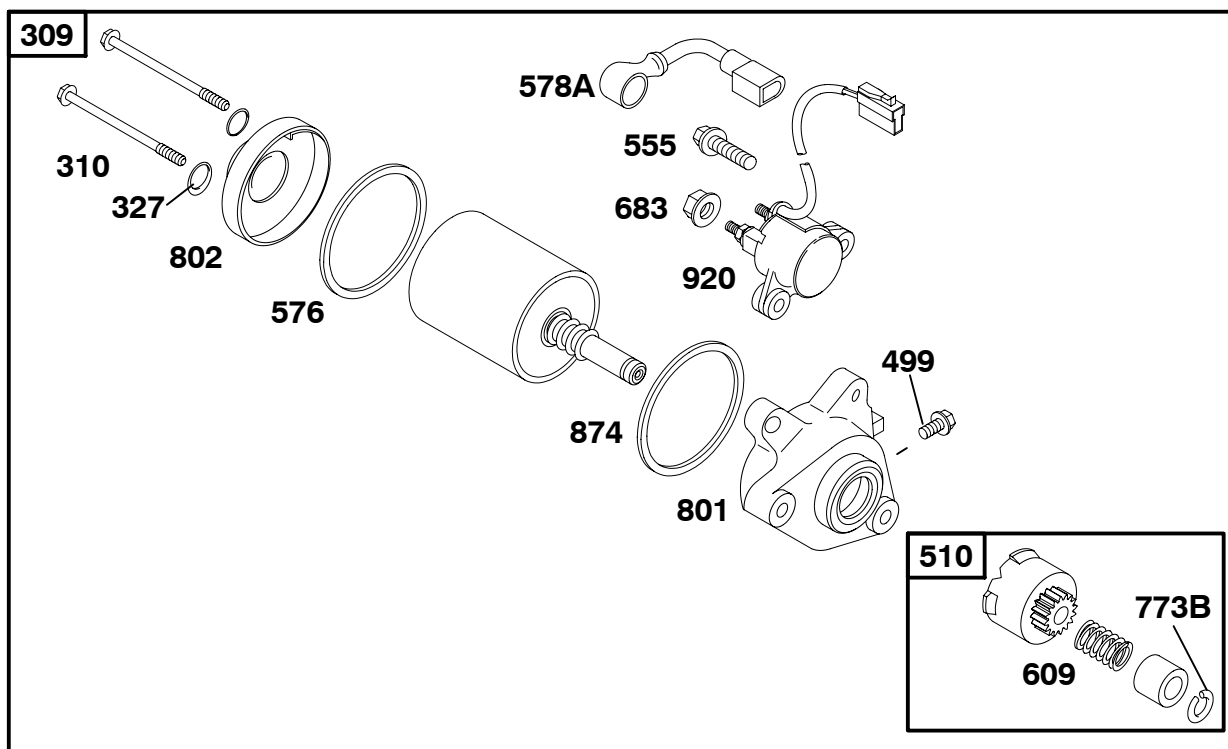

65 

118400

REF. NO.	PART NO.	DESCRIPTION	REF. NO.	PART NO.	DESCRIPTION	REF. NO.	PART NO.	DESCRIPTION
1	715810	Cylinder Assembly	20	★712070	Seal-Oil (PTO Side) (Used After Code Date 06063000).	55	711227	Housing-Rewind Starter
3	★712084	Seal-Oil (Used After Code Date 06063000). (Magneto Side)				56	711231	Pulley-Starter
		----- Note -----				57	711229	Spring-Rewind Starter
		★711139 Seal-Oil (Magneto Side) (Used Before Code Date 06070100).			----- Note -----	58	711221	Rope-Starter (Cut To Required Length)
5	715812	Head-Cylinder	22	710032	Screw (Crankcase Cover/Sump)	60	490652	Grip-Starter Rope
7	★Δ711129	Gasket-Cylinder Head				65	711222	Screw (Rewind Starter)
11	710115	Tube-Breather (Cut To Required Length)	23	712054	Flywheel	95	711311	Screw (Throttle Valve)
12	★711174	Gasket-Crankcase			----- Note -----	97	716155	Shaft-Throttle
13	710020	Screw (Cylinder Head)			711440 Flywheel Used on Type No(s). 0115.	98	715872	Kit-Idle Speed
15	715811	Plug-Oil Drain	24	710037	Key-Flywheel	101	711193	Pin-Shaft
16	711190	Crankshaft (SAE 3/4 Inch Keyway) Used on Type No(s). 0036, 0115, 0130.	25	715850	Piston Assembly (Standard)	104	●710195	Pin-Float Hinge
		----- Note -----			716139 Piston Assembly (.020" Undersize)	105	716099	Valve-Float Needle
		711331 Crankshaft (SAE Taper) Used on Type No(s). 0061, 0116, 0118, 0123, 0132, 0155.	26	715016	Ring Set (Standard)	108	711313	Valve-Choke
		711332 Crankshaft (SAE 5/8 Inch Thread) Used on Type No(s). 0125, 0127.			----- Note -----	109	715873	Shaft-Choke
		711333 Crankshaft (SAE 3/4" Threaded) Used on Type No(s). 0124.	27	711172	Lock-Piston Pin	117	●711323	Jet-Main (Standard)
		715903 Crankshaft (SAE) Used on Type No(s). 0060.	28	715853	Pin-Piston	121	716024	Kit-Carburetor Overhaul
		715906 Crankshaft (JIS Keyway) Used on Type No(s). 0120.	29	715847	Rod-Connecting (Standard)	122	715034	Spacer-Carburetor
17	711140	Bearing-Ball	32	710041	Screw (Connecting Rod)	125	716154	Carburetor
17A	711175	Bearing-Ball	33	715846	Valve-Exhaust	129	715854	Screw/Spring- Governor Speed Used on Type No(s). 0036, 0060, 0115, 0124, 0125.
18	715842	Cover-Crankcase	34	715845	Valve-Intake			----- Note -----
		----- Note -----	35	711087	Spring-Valve (Intake)			715941 Screw/Spring- Governor Speed Used on Type No(s). 0061, 0116, 0118, 0123.
		711254 Cover- Crankcase Used on Type No(s). 0120.	36	711087	Spring-Valve (Exhaust)	129A	716094	Screw/Spring- Governor Speed
			38	710057	Screw (Shut Off Valve)	130	711312	Valve-Throttle
			40	711086	Retainer-Valve	133	715079	Float-Carburetor
			45	711173	Tappet-Valve	137	●★711318	Gasket-Float Bowl
			46	716152	Camshaft (Spur Gear With Compression Release)	142	●711322	Nozzle-Carburetor (Standard)
			51★Δ●	★710060	Gasket-Intake	146	710037	Key-Timing
			53	710148	Stud (Carburetor)	147	●711315	Jet-Pilot
						161	711198	Base-Air Cleaner (Metal)