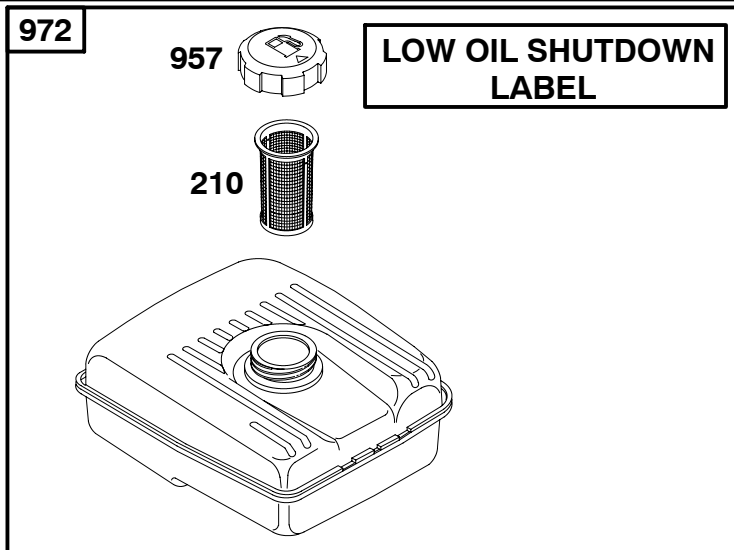

65 

118400

REF. NO.	PART NO.	DESCRIPTION	REF. NO.	PART NO.	DESCRIPTION	REF. NO.	PART NO.	DESCRIPTION
1	715810	Cylinder Assembly	20	★712070	Seal-Oil (PTO Side) (Used After Code Date 06063000).	55	711227	Housing-Rewind Starter
3	★712084	Seal-Oil (Used After Code Date 06063000). (Magneto Side)				56	711231	Pulley-Starter
		----- Note -----				57	711229	Spring-Rewind Starter
		★711139 Seal-Oil (Magneto Side) (Used Before Code Date 06070100).			----- Note -----	58	711221	Rope-Starter (Cut To Required Length)
5	715812	Head-Cylinder	22	710032	Screw (Crankcase Cover/Sump)	60	490652	Grip-Starter Rope
7	★Δ711129	Gasket-Cylinder Head				65	711222	Screw (Rewind Starter)
11	710115	Tube-Breather (Cut To Required Length)	23	712054	Flywheel	95	711311	Screw (Throttle Valve)
12	★711174	Gasket-Crankcase			----- Note -----	97	716155	Shaft-Throttle
13	710020	Screw (Cylinder Head)			711440 Flywheel Used on Type No(s). 0115.	98	715872	Kit-Idle Speed
15	715811	Plug-Oil Drain	24	710037	Key-Flywheel	101	711193	Pin-Shaft
16	711190	Crankshaft (SAE 3/4 Inch Keyway) Used on Type No(s). 0036, 0115, 0130.	25	715850	Piston Assembly (Standard)	104	●710195	Pin-Float Hinge
		----- Note -----			716139 Piston Assembly (.020" Undersize)	105	716099	Valve-Float Needle
		711331 Crankshaft (SAE Taper) Used on Type No(s). 0061, 0116, 0118, 0123, 0132, 0155.	26	715016	Ring Set (Standard)	108	711313	Valve-Choke
		711332 Crankshaft (SAE 5/8 Inch Thread) Used on Type No(s). 0125, 0127.			----- Note -----	109	715873	Shaft-Choke
		711333 Crankshaft (SAE 3/4" Threaded) Used on Type No(s). 0124.	27	711172	Lock-Piston Pin	117	●711323	Jet-Main (Standard)
		715903 Crankshaft (SAE) Used on Type No(s). 0060.	28	715853	Pin-Piston	121	716024	Kit-Carburetor Overhaul
		715906 Crankshaft (JIS Keyway) Used on Type No(s). 0120.	29	715847	Rod-Connecting (Standard)	122	715034	Spacer-Carburetor
17	711140	Bearing-Ball	32	710041	Screw (Connecting Rod)	125	716154	Carburetor
17A	711175	Bearing-Ball	33	715846	Valve-Exhaust	129	715854	Screw/Spring- Governor Speed Used on Type No(s). 0036, 0060, 0115, 0124, 0125.
18	715842	Cover-Crankcase	34	715845	Valve-Intake			----- Note -----
		----- Note -----	35	711087	Spring-Valve (Intake)			715941 Screw/Spring- Governor Speed Used on Type No(s). 0061, 0116, 0118, 0123.
		711254 Cover- Crankcase Used on Type No(s). 0120.	36	711087	Spring-Valve (Exhaust)	129A	716094	Screw/Spring- Governor Speed
			38	710057	Screw (Shut Off Valve)	130	711312	Valve-Throttle
			40	711086	Retainer-Valve	133	715079	Float-Carburetor
			45	711173	Tappet-Valve	137	●★711318	Gasket-Float Bowl
			46	716152	Camshaft (Spur Gear With Compression Release)	142	●711322	Nozzle-Carburetor (Standard)
			51★Δ●	★710060	Gasket-Intake	146	710037	Key-Timing
			53	710148	Stud (Carburetor)	147	●711315	Jet-Pilot
						161	711198	Base-Air Cleaner (Metal)