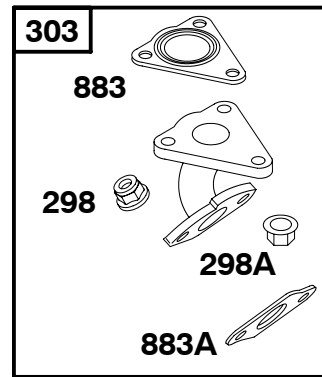

65 

118400

REF. NO.	PART NO.	DESCRIPTION	REF. NO.	PART NO.	DESCRIPTION	REF. NO.	PART NO.	DESCRIPTION
1	715810	Cylinder Assembly	20	★712070	Seal-Oil (PTO Side) (Used After Code Date 06063000).	55	711227	Housing-Rewind Starter
3	★712084	Seal-Oil (Used After Code Date 06063000). (Magneto Side)				56	711231	Pulley-Starter
		----- Note -----				57	711229	Spring-Rewind Starter
		★711139 Seal-Oil (Magneto Side) (Used Before Code Date 06070100).			----- Note -----	58	711221	Rope-Starter (Cut To Required Length)
5	715812	Head-Cylinder	22	710032	Screw (Crankcase Cover/Sump)	60	490652	Grip-Starter Rope
7	★Δ711129	Gasket-Cylinder Head				65	711222	Screw (Rewind Starter)
11	710115	Tube-Breather (Cut To Required Length)	23	712054	Flywheel	95	711311	Screw (Throttle Valve)
12	★711174	Gasket-Crankcase			----- Note -----	97	716155	Shaft-Throttle
13	710020	Screw (Cylinder Head)			711440 Flywheel Used on Type No(s). 0115.	98	715872	Kit-Idle Speed
15	715811	Plug-Oil Drain	24	710037	Key-Flywheel	101	711193	Pin-Shaft
16	711190	Crankshaft (SAE 3/4 Inch Keyway) Used on Type No(s). 0036, 0115, 0130.	25	715850	Piston Assembly (Standard)	104	●710195	Pin-Float Hinge
		----- Note -----			716139 Piston Assembly (.020" Undersize)	105	716099	Valve-Float Needle
		711331 Crankshaft (SAE Taper) Used on Type No(s). 0061, 0116, 0118, 0123, 0132, 0155.	26	715016	Ring Set (Standard)	108	711313	Valve-Choke
		711332 Crankshaft (SAE 5/8 Inch Thread) Used on Type No(s). 0125, 0127.			----- Note -----	109	715873	Shaft-Choke
		711333 Crankshaft (SAE 3/4" Threaded) Used on Type No(s). 0124.	27	711172	Lock-Piston Pin	117	●711323	Jet-Main (Standard)
		715903 Crankshaft (SAE) Used on Type No(s). 0060.	28	715853	Pin-Piston	121	716024	Kit-Carburetor Overhaul
		715906 Crankshaft (JIS Keyway) Used on Type No(s). 0120.	29	715847	Rod-Connecting (Standard)	122	715034	Spacer-Carburetor
17	711140	Bearing-Ball	32	710041	Screw (Connecting Rod)	125	716154	Carburetor
17A	711175	Bearing-Ball	33	715846	Valve-Exhaust	129	715854	Screw/Spring- Governor Speed Used on Type No(s). 0036, 0060, 0115, 0124, 0125.
18	715842	Cover-Crankcase	34	715845	Valve-Intake			----- Note -----
		----- Note -----	35	711087	Spring-Valve (Intake)			715941 Screw/Spring- Governor Speed Used on Type No(s). 0061, 0116, 0118, 0123.
		711254 Cover- Crankcase Used on Type No(s). 0120.	36	711087	Spring-Valve (Exhaust)	129A	716094	Screw/Spring- Governor Speed
			38	710057	Screw (Shut Off Valve)	130	711312	Valve-Throttle
			40	711086	Retainer-Valve	133	715079	Float-Carburetor
			45	711173	Tappet-Valve	137	●★711318	Gasket-Float Bowl
			46	716152	Camshaft (Spur Gear With Compression Release)	142	●711322	Nozzle-Carburetor (Standard)
			51★Δ●	★710060	Gasket-Intake	146	710037	Key-Timing
			53	710148	Stud (Carburetor)	147	●711315	Jet-Pilot
						161	711198	Base-Air Cleaner (Metal)