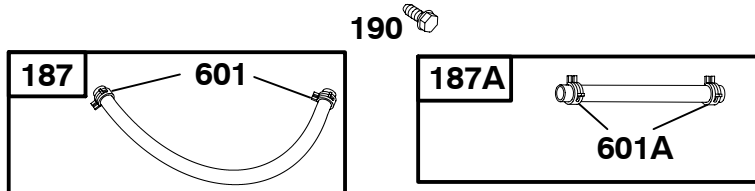

65 

118400

REF. NO.	PART NO.	DESCRIPTION	REF. NO.	PART NO.	DESCRIPTION	REF. NO.	PART NO.	DESCRIPTION
1	715810	Cylinder Assembly	20	★712070	Seal-Oil (PTO Side) (Used After Code Date 06063000).	55	711227	Housing-Rewind Starter
3	★712084	Seal-Oil (Used After Code Date 06063000). (Magneto Side)				56	711231	Pulley-Starter
		----- Note -----				57	711229	Spring-Rewind Starter
		★711139 Seal-Oil (Magneto Side) (Used Before Code Date 06070100).			----- Note -----	58	711221	Rope-Starter (Cut To Required Length)
5	715812	Head-Cylinder	22	710032	Screw (Crankcase Cover/Sump)	60	490652	Grip-Starter Rope
7	★Δ711129	Gasket-Cylinder Head				65	711222	Screw (Rewind Starter)
11	710115	Tube-Breather (Cut To Required Length)	23	712054	Flywheel	95	711311	Screw (Throttle Valve)
12	★711174	Gasket-Crankcase			----- Note -----	97	716155	Shaft-Throttle
13	710020	Screw (Cylinder Head)			711440 Flywheel Used on Type No(s). 0115.	98	715872	Kit-Idle Speed
15	715811	Plug-Oil Drain	24	710037	Key-Flywheel	101	711193	Pin-Shaft
16	711190	Crankshaft (SAE 3/4 Inch Keyway) Used on Type No(s). 0036, 0115, 0130.	25	715850	Piston Assembly (Standard)	104	●710195	Pin-Float Hinge
		----- Note -----			716139 Piston Assembly (.020" Undersize)	105	716099	Valve-Float Needle
		711331 Crankshaft (SAE Taper) Used on Type No(s). 0061, 0116, 0118, 0123, 0132, 0155.	26	715016	Ring Set (Standard)	108	711313	Valve-Choke
		711332 Crankshaft (SAE 5/8 Inch Thread) Used on Type No(s). 0125, 0127.			----- Note -----	109	715873	Shaft-Choke
		711333 Crankshaft (SAE 3/4" Threaded) Used on Type No(s). 0124.	27	711172	Lock-Piston Pin	117	●711323	Jet-Main (Standard)
		715903 Crankshaft (SAE) Used on Type No(s). 0060.	28	715853	Pin-Piston	121	716024	Kit-Carburetor Overhaul
		715906 Crankshaft (JIS Keyway) Used on Type No(s). 0120.	29	715847	Rod-Connecting (Standard)	122	715034	Spacer-Carburetor
17	711140	Bearing-Ball	32	710041	Screw (Connecting Rod)	125	716154	Carburetor
17A	711175	Bearing-Ball	33	715846	Valve-Exhaust	129	715854	Screw/Spring- Governor Speed Used on Type No(s). 0036, 0060, 0115, 0124, 0125.
18	715842	Cover-Crankcase	34	715845	Valve-Intake			----- Note -----
		----- Note -----	35	711087	Spring-Valve (Intake)			715941 Screw/Spring- Governor Speed Used on Type No(s). 0061, 0116, 0118, 0123.
		711254 Cover- Crankcase Used on Type No(s). 0120.	36	711087	Spring-Valve (Exhaust)	129A	716094	Screw/Spring- Governor Speed
			38	710057	Screw (Shut Off Valve)	130	711312	Valve-Throttle
			40	711086	Retainer-Valve	133	715079	Float-Carburetor
			45	711173	Tappet-Valve	137	●★711318	Gasket-Float Bowl
			46	716152	Camshaft (Spur Gear With Compression Release)	142	●711322	Nozzle-Carburetor (Standard)
			51★Δ●	★710060	Gasket-Intake	146	710037	Key-Timing
			53	710148	Stud (Carburetor)	147	●711315	Jet-Pilot
						161	711198	Base-Air Cleaner (Metal)