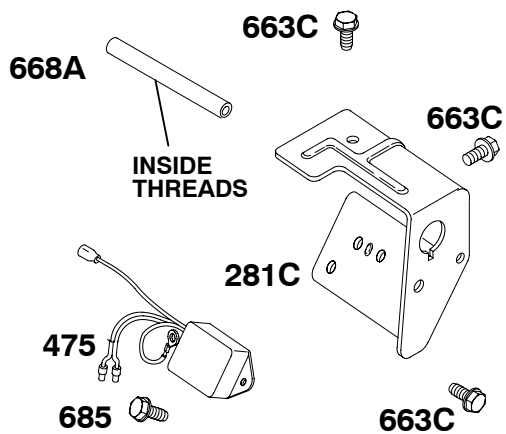

65 

118400

REF. NO.	PART NO.	DESCRIPTION	REF. NO.	PART NO.	DESCRIPTION	REF. NO.	PART NO.	DESCRIPTION
1	715810	Cylinder Assembly	20	★712070	Seal-Oil (PTO Side) (Used After Code Date 06063000).	55	711227	Housing-Rewind Starter
3	★712084	Seal-Oil (Used After Code Date 06063000). (Magneto Side)				56	711231	Pulley-Starter
		----- Note -----				57	711229	Spring-Rewind Starter
		★711139 Seal-Oil (Magneto Side) (Used Before Code Date 06070100).			----- Note -----	58	711221	Rope-Starter (Cut To Required Length)
5	715812	Head-Cylinder	22	710032	Screw (Crankcase Cover/Sump)	60	490652	Grip-Starter Rope
7	★Δ711129	Gasket-Cylinder Head				65	711222	Screw (Rewind Starter)
11	710115	Tube-Breather (Cut To Required Length)	23	712054	Flywheel	95	711311	Screw (Throttle Valve)
12	★711174	Gasket-Crankcase			----- Note -----	97	716155	Shaft-Throttle
13	710020	Screw (Cylinder Head)			711440 Flywheel Used on Type No(s). 0115.	98	715872	Kit-Idle Speed
15	715811	Plug-Oil Drain	24	710037	Key-Flywheel	101	711193	Pin-Shaft
16	711190	Crankshaft (SAE 3/4 Inch Keyway) Used on Type No(s). 0036, 0115, 0130.	25	715850	Piston Assembly (Standard)	104	●710195	Pin-Float Hinge
		----- Note -----			716139 Piston Assembly (.020" Undersize)	105	716099	Valve-Float Needle
		711331 Crankshaft (SAE Taper) Used on Type No(s). 0061, 0116, 0118, 0123, 0132, 0155.	26	715016	Ring Set (Standard)	108	711313	Valve-Choke
		711332 Crankshaft (SAE 5/8 Inch Thread) Used on Type No(s). 0125, 0127.			----- Note -----	109	715873	Shaft-Choke
		711333 Crankshaft (SAE 3/4" Threaded) Used on Type No(s). 0124.	27	711172	Lock-Piston Pin	117	●711323	Jet-Main (Standard)
		715903 Crankshaft (SAE) Used on Type No(s). 0060.	28	715853	Pin-Piston	121	716024	Kit-Carburetor Overhaul
		715906 Crankshaft (JIS Keyway) Used on Type No(s). 0120.	29	715847	Rod-Connecting (Standard)	122	715034	Spacer-Carburetor
17	711140	Bearing-Ball	32	710041	Screw (Connecting Rod)	125	716154	Carburetor
17A	711175	Bearing-Ball	33	715846	Valve-Exhaust	129	715854	Screw/Spring- Governor Speed Used on Type No(s). 0036, 0060, 0115, 0124, 0125.
18	715842	Cover-Crankcase	34	715845	Valve-Intake			----- Note -----
		----- Note -----	35	711087	Spring-Valve (Intake)			715941 Screw/Spring- Governor Speed Used on Type No(s). 0061, 0116, 0118, 0123.
		711254 Cover- Crankcase Used on Type No(s). 0120.	36	711087	Spring-Valve (Exhaust)	129A	716094	Screw/Spring- Governor Speed
			38	710057	Screw (Shut Off Valve)	130	711312	Valve-Throttle
			40	711086	Retainer-Valve	133	715079	Float-Carburetor
			45	711173	Tappet-Valve	137	●★711318	Gasket-Float Bowl
			46	716152	Camshaft (Spur Gear With Compression Release)	142	●711322	Nozzle-Carburetor (Standard)
			51★Δ●	★710060	Gasket-Intake	146	710037	Key-Timing
			53	710148	Stud (Carburetor)	147	●711315	Jet-Pilot
						161	711198	Base-Air Cleaner (Metal)