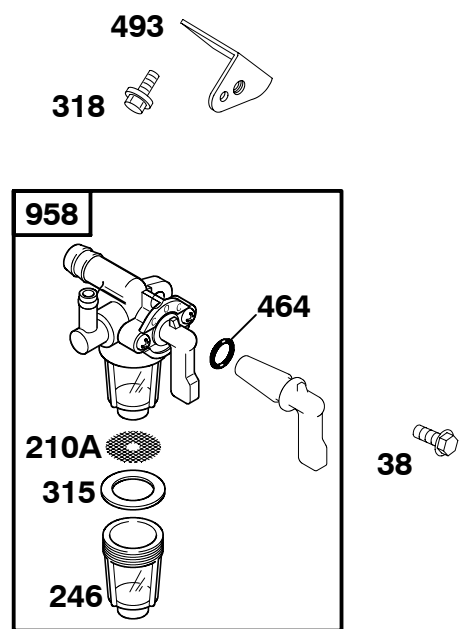

65 

118400

REF. NO.	PART NO.	DESCRIPTION	REF. NO.	PART NO.	DESCRIPTION	REF. NO.	PART NO.	DESCRIPTION
1	715810	Cylinder Assembly	20	★712070	Seal-Oil (PTO Side) (Used After Code Date 06063000).	55	711227	Housing-Rewind Starter
3	★712084	Seal-Oil (Used After Code Date 06063000). (Magneto Side)				56	711231	Pulley-Starter
		----- Note -----				57	711229	Spring-Rewind Starter
		★711139 Seal-Oil (Magneto Side) (Used Before Code Date 06070100).			----- Note -----	58	711221	Rope-Starter (Cut To Required Length)
5	715812	Head-Cylinder	22	710032	Screw (Crankcase Cover/Sump)	60	490652	Grip-Starter Rope
7	★Δ711129	Gasket-Cylinder Head				65	711222	Screw (Rewind Starter)
11	710115	Tube-Breather (Cut To Required Length)	23	712054	Flywheel	95	711311	Screw (Throttle Valve)
12	★711174	Gasket-Crankcase			----- Note -----	97	716155	Shaft-Throttle
13	710020	Screw (Cylinder Head)			711440 Flywheel Used on Type No(s). 0115.	98	715872	Kit-Idle Speed
15	715811	Plug-Oil Drain	24	710037	Key-Flywheel	101	711193	Pin-Shaft
16	711190	Crankshaft (SAE 3/4 Inch Keyway) Used on Type No(s). 0036, 0115, 0130.	25	715850	Piston Assembly (Standard)	104	●710195	Pin-Float Hinge
		----- Note -----			716139 Piston Assembly (.020" Undersize)	105	716099	Valve-Float Needle
		711331 Crankshaft (SAE Taper) Used on Type No(s). 0061, 0116, 0118, 0123, 0132, 0155.	26	715016	Ring Set (Standard)	108	711313	Valve-Choke
		711332 Crankshaft (SAE 5/8 Inch Thread) Used on Type No(s). 0125, 0127.			----- Note -----	109	715873	Shaft-Choke
		711333 Crankshaft (SAE 3/4" Threaded) Used on Type No(s). 0124.	27	711172	Lock-Piston Pin	117	●711323	Jet-Main (Standard)
		715903 Crankshaft (SAE) Used on Type No(s). 0060.	28	715853	Pin-Piston	121	716024	Kit-Carburetor Overhaul
		715906 Crankshaft (JIS Keyway) Used on Type No(s). 0120.	29	715847	Rod-Connecting (Standard)	122	715034	Spacer-Carburetor
17	711140	Bearing-Ball	32	710041	Screw (Connecting Rod)	125	716154	Carburetor
17A	711175	Bearing-Ball	33	715846	Valve-Exhaust	129	715854	Screw/Spring- Governor Speed Used on Type No(s). 0036, 0060, 0115, 0124, 0125.
18	715842	Cover-Crankcase	34	715845	Valve-Intake			----- Note -----
		----- Note -----	35	711087	Spring-Valve (Intake)			715941 Screw/Spring- Governor Speed Used on Type No(s). 0061, 0116, 0118, 0123.
		711254 Cover- Crankcase Used on Type No(s). 0120.	36	711087	Spring-Valve (Exhaust)	129A	716094	Screw/Spring- Governor Speed
			38	710057	Screw (Shut Off Valve)	130	711312	Valve-Throttle
			40	711086	Retainer-Valve	133	715079	Float-Carburetor
			45	711173	Tappet-Valve	137	●★711318	Gasket-Float Bowl
			46	716152	Camshaft (Spur Gear With Compression Release)	142	●711322	Nozzle-Carburetor (Standard)
			51★Δ●	★710060	Gasket-Intake	146	710037	Key-Timing
			53	710148	Stud (Carburetor)	147	●711315	Jet-Pilot
						161	711198	Base-Air Cleaner (Metal)