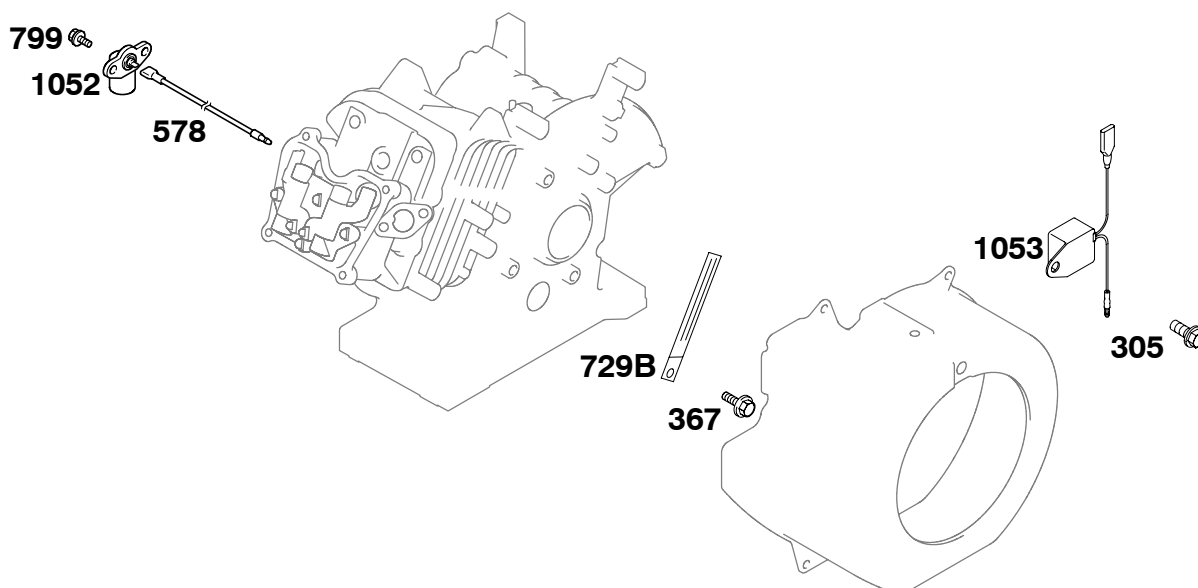

65 

118400

REF. NO.	PART NO.	DESCRIPTION	REF. NO.	PART NO.	DESCRIPTION	REF. NO.	PART NO.	DESCRIPTION
1	715810	Cylinder Assembly	20	★712070	Seal-Oil (PTO Side) (Used After Code Date 06063000).	55	711227	Housing-Rewind Starter
3	★712084	Seal-Oil (Used After Code Date 06063000). (Magneto Side)				56	711231	Pulley-Starter
		----- Note -----				57	711229	Spring-Rewind Starter
		★711139 Seal-Oil (Magneto Side) (Used Before Code Date 06070100).			----- Note -----	58	711221	Rope-Starter (Cut To Required Length)
5	715812	Head-Cylinder	22	710032	Screw (Crankcase Cover/Sump)	60	490652	Grip-Starter Rope
7	★Δ711129	Gasket-Cylinder Head				65	711222	Screw (Rewind Starter)
11	710115	Tube-Breather (Cut To Required Length)	23	712054	Flywheel	95	711311	Screw (Throttle Valve)
12	★711174	Gasket-Crankcase			----- Note -----	97	716155	Shaft-Throttle
13	710020	Screw (Cylinder Head)			711440 Flywheel Used on Type No(s). 0115.	98	715872	Kit-Idle Speed
15	715811	Plug-Oil Drain	24	710037	Key-Flywheel	101	711193	Pin-Shaft
16	711190	Crankshaft (SAE 3/4 Inch Keyway) Used on Type No(s). 0036, 0115, 0130.	25	715850	Piston Assembly (Standard)	104	●710195	Pin-Float Hinge
		----- Note -----			716139 Piston Assembly (.020" Undersize)	105	716099	Valve-Float Needle
		711331 Crankshaft (SAE Taper) Used on Type No(s). 0061, 0116, 0118, 0123, 0132, 0155.	26	715016	Ring Set (Standard)	108	711313	Valve-Choke
		711332 Crankshaft (SAE 5/8 Inch Thread) Used on Type No(s). 0125, 0127.			----- Note -----	109	715873	Shaft-Choke
		711333 Crankshaft (SAE 3/4" Threaded) Used on Type No(s). 0124.	27	711172	Lock-Piston Pin	117	●711323	Jet-Main (Standard)
		715903 Crankshaft (SAE) Used on Type No(s). 0060.	28	715853	Pin-Piston	121	716024	Kit-Carburetor Overhaul
		715906 Crankshaft (JIS Keyway) Used on Type No(s). 0120.	29	715847	Rod-Connecting (Standard)	122	715034	Spacer-Carburetor
17	711140	Bearing-Ball	32	710041	Screw (Connecting Rod)	125	716154	Carburetor
17A	711175	Bearing-Ball	33	715846	Valve-Exhaust	129	715854	Screw/Spring- Governor Speed Used on Type No(s). 0036, 0060, 0115, 0124, 0125.
18	715842	Cover-Crankcase	34	715845	Valve-Intake			----- Note -----
		----- Note -----	35	711087	Spring-Valve (Intake)			715941 Screw/Spring- Governor Speed Used on Type No(s). 0061, 0116, 0118, 0123.
		711254 Cover- Crankcase Used on Type No(s). 0120.	36	711087	Spring-Valve (Exhaust)	129A	716094	Screw/Spring- Governor Speed
			38	710057	Screw (Shut Off Valve)	130	711312	Valve-Throttle
			40	711086	Retainer-Valve	133	715079	Float-Carburetor
			45	711173	Tappet-Valve	137	●★711318	Gasket-Float Bowl
			46	716152	Camshaft (Spur Gear With Compression Release)	142	●711322	Nozzle-Carburetor (Standard)
			51★Δ●	★710060	Gasket-Intake	146	710037	Key-Timing
			53	710148	Stud (Carburetor)	147	●711315	Jet-Pilot
						161	711198	Base-Air Cleaner (Metal)