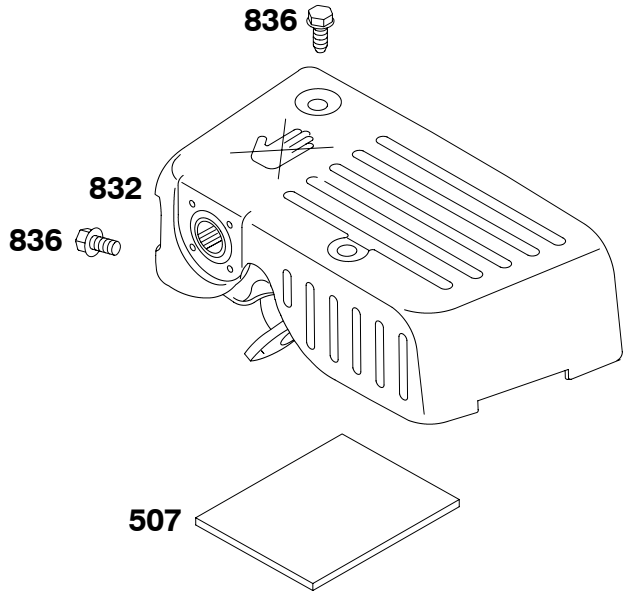

65 

118400

REF. NO.	PART NO.	DESCRIPTION	REF. NO.	PART NO.	DESCRIPTION	REF. NO.	PART NO.	DESCRIPTION
1	715810	Cylinder Assembly	20	★712070	Seal-Oil (PTO Side) (Used After Code Date 06063000).	55	711227	Housing-Rewind Starter
3	★712084	Seal-Oil (Used After Code Date 06063000). (Magneto Side)				56	711231	Pulley-Starter
		----- Note -----				57	711229	Spring-Rewind Starter
		★711139 Seal-Oil (Magneto Side) (Used Before Code Date 06070100).			----- Note -----	58	711221	Rope-Starter (Cut To Required Length)
5	715812	Head-Cylinder	22	710032	Screw (Crankcase Cover/Sump)	60	490652	Grip-Starter Rope
7	★Δ711129	Gasket-Cylinder Head				65	711222	Screw (Rewind Starter)
11	710115	Tube-Breather (Cut To Required Length)	23	712054	Flywheel	95	711311	Screw (Throttle Valve)
12	★711174	Gasket-Crankcase			----- Note -----	97	716155	Shaft-Throttle
13	710020	Screw (Cylinder Head)			711440 Flywheel Used on Type No(s). 0115.	98	715872	Kit-Idle Speed
15	715811	Plug-Oil Drain	24	710037	Key-Flywheel	101	711193	Pin-Shaft
16	711190	Crankshaft (SAE 3/4 Inch Keyway) Used on Type No(s). 0036, 0115, 0130.	25	715850	Piston Assembly (Standard)	104	●710195	Pin-Float Hinge
		----- Note -----			716139 Piston Assembly (.020" Undersize)	105	716099	Valve-Float Needle
		711331 Crankshaft (SAE Taper) Used on Type No(s). 0061, 0116, 0118, 0123, 0132, 0155.	26	715016	Ring Set (Standard)	108	711313	Valve-Choke
		711332 Crankshaft (SAE 5/8 Inch Thread) Used on Type No(s). 0125, 0127.			----- Note -----	109	715873	Shaft-Choke
		711333 Crankshaft (SAE 3/4" Threaded) Used on Type No(s). 0124.	27	711172	Lock-Piston Pin	117	●711323	Jet-Main (Standard)
		715903 Crankshaft (SAE) Used on Type No(s). 0060.	28	715853	Pin-Piston	121	716024	Kit-Carburetor Overhaul
		715906 Crankshaft (JIS Keyway) Used on Type No(s). 0120.	29	715847	Rod-Connecting (Standard)	122	715034	Spacer-Carburetor
17	711140	Bearing-Ball	32	710041	Screw (Connecting Rod)	125	716154	Carburetor
17A	711175	Bearing-Ball	33	715846	Valve-Exhaust	129	715854	Screw/Spring- Governor Speed Used on Type No(s). 0036, 0060, 0115, 0124, 0125.
18	715842	Cover-Crankcase	34	715845	Valve-Intake			----- Note -----
		----- Note -----	35	711087	Spring-Valve (Intake)			715941 Screw/Spring- Governor Speed Used on Type No(s). 0061, 0116, 0118, 0123.
		711254 Cover- Crankcase Used on Type No(s). 0120.	36	711087	Spring-Valve (Exhaust)	129A	716094	Screw/Spring- Governor Speed
			38	710057	Screw (Shut Off Valve)	130	711312	Valve-Throttle
			40	711086	Retainer-Valve	133	715079	Float-Carburetor
			45	711173	Tappet-Valve	137	●★711318	Gasket-Float Bowl
			46	716152	Camshaft (Spur Gear With Compression Release)	142	●711322	Nozzle-Carburetor (Standard)
			51★Δ●	★710060	Gasket-Intake	146	710037	Key-Timing
			53	710148	Stud (Carburetor)	147	●711315	Jet-Pilot
						161	711198	Base-Air Cleaner (Metal)